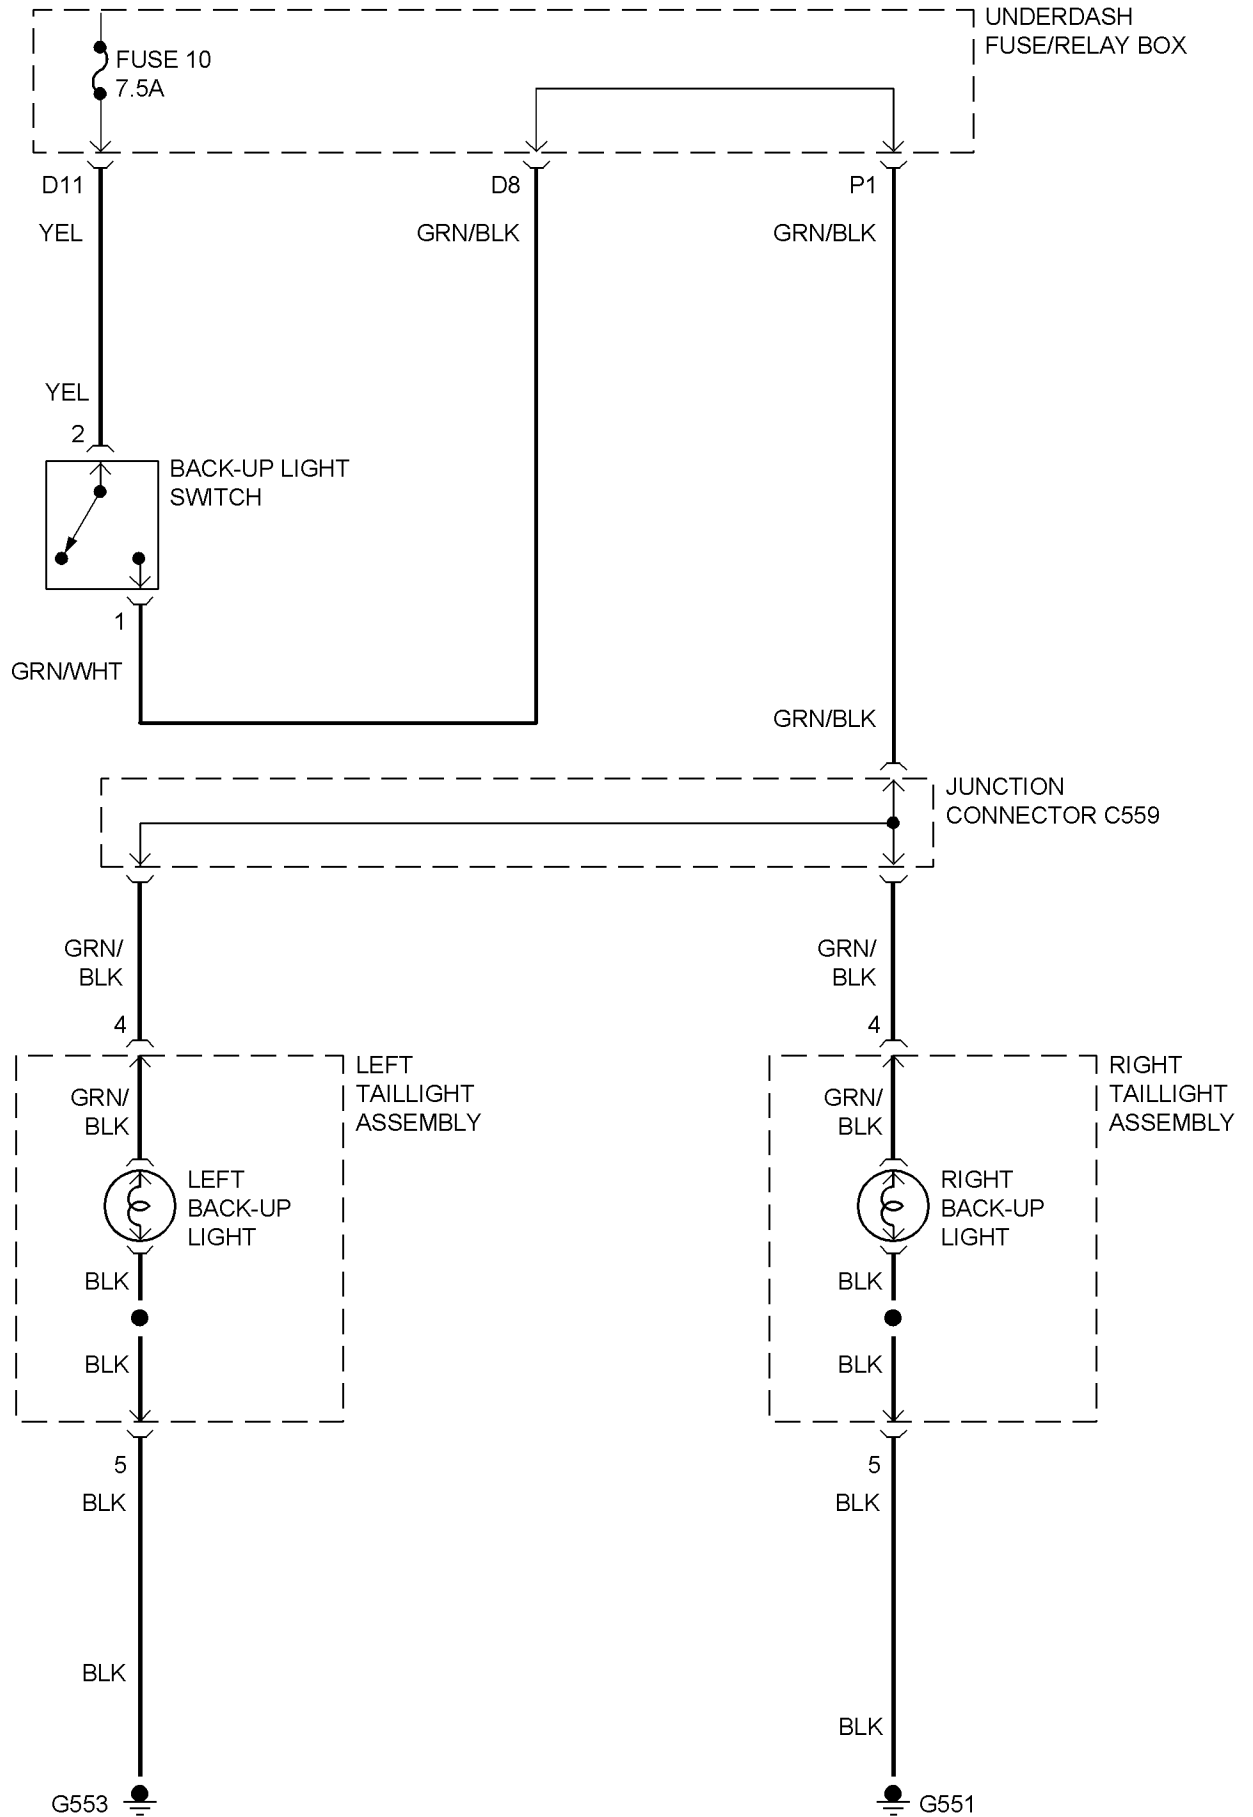

HOT IN ON OR START

UNDERDASH
FUSE/RELAY BOX

D11
YEL

D8
GRN/BLK

P1
GRN/BLK

YEL
2

1
GRN/WHT

BACK-UP LIGHT
SWITCH

GRN/BLK

JUNCTION
CONNECTOR C559

GRN/
BLK
4

GRN/
BLK
4

GRN/
BLK

LEFT
TAILLIGHT
ASSEMBLY

LEFT
BACK-UP
LIGHT

BLK